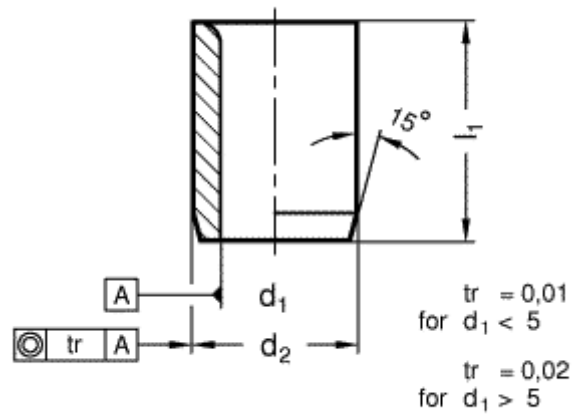

Article number: 201135011

Description: E+G Guide bush DIN 179-B3,3-8-A
(M4) without collar

Measures

$d_1 = 3,3$ for M4

$d_2 = 6$

$l_1 = 8$